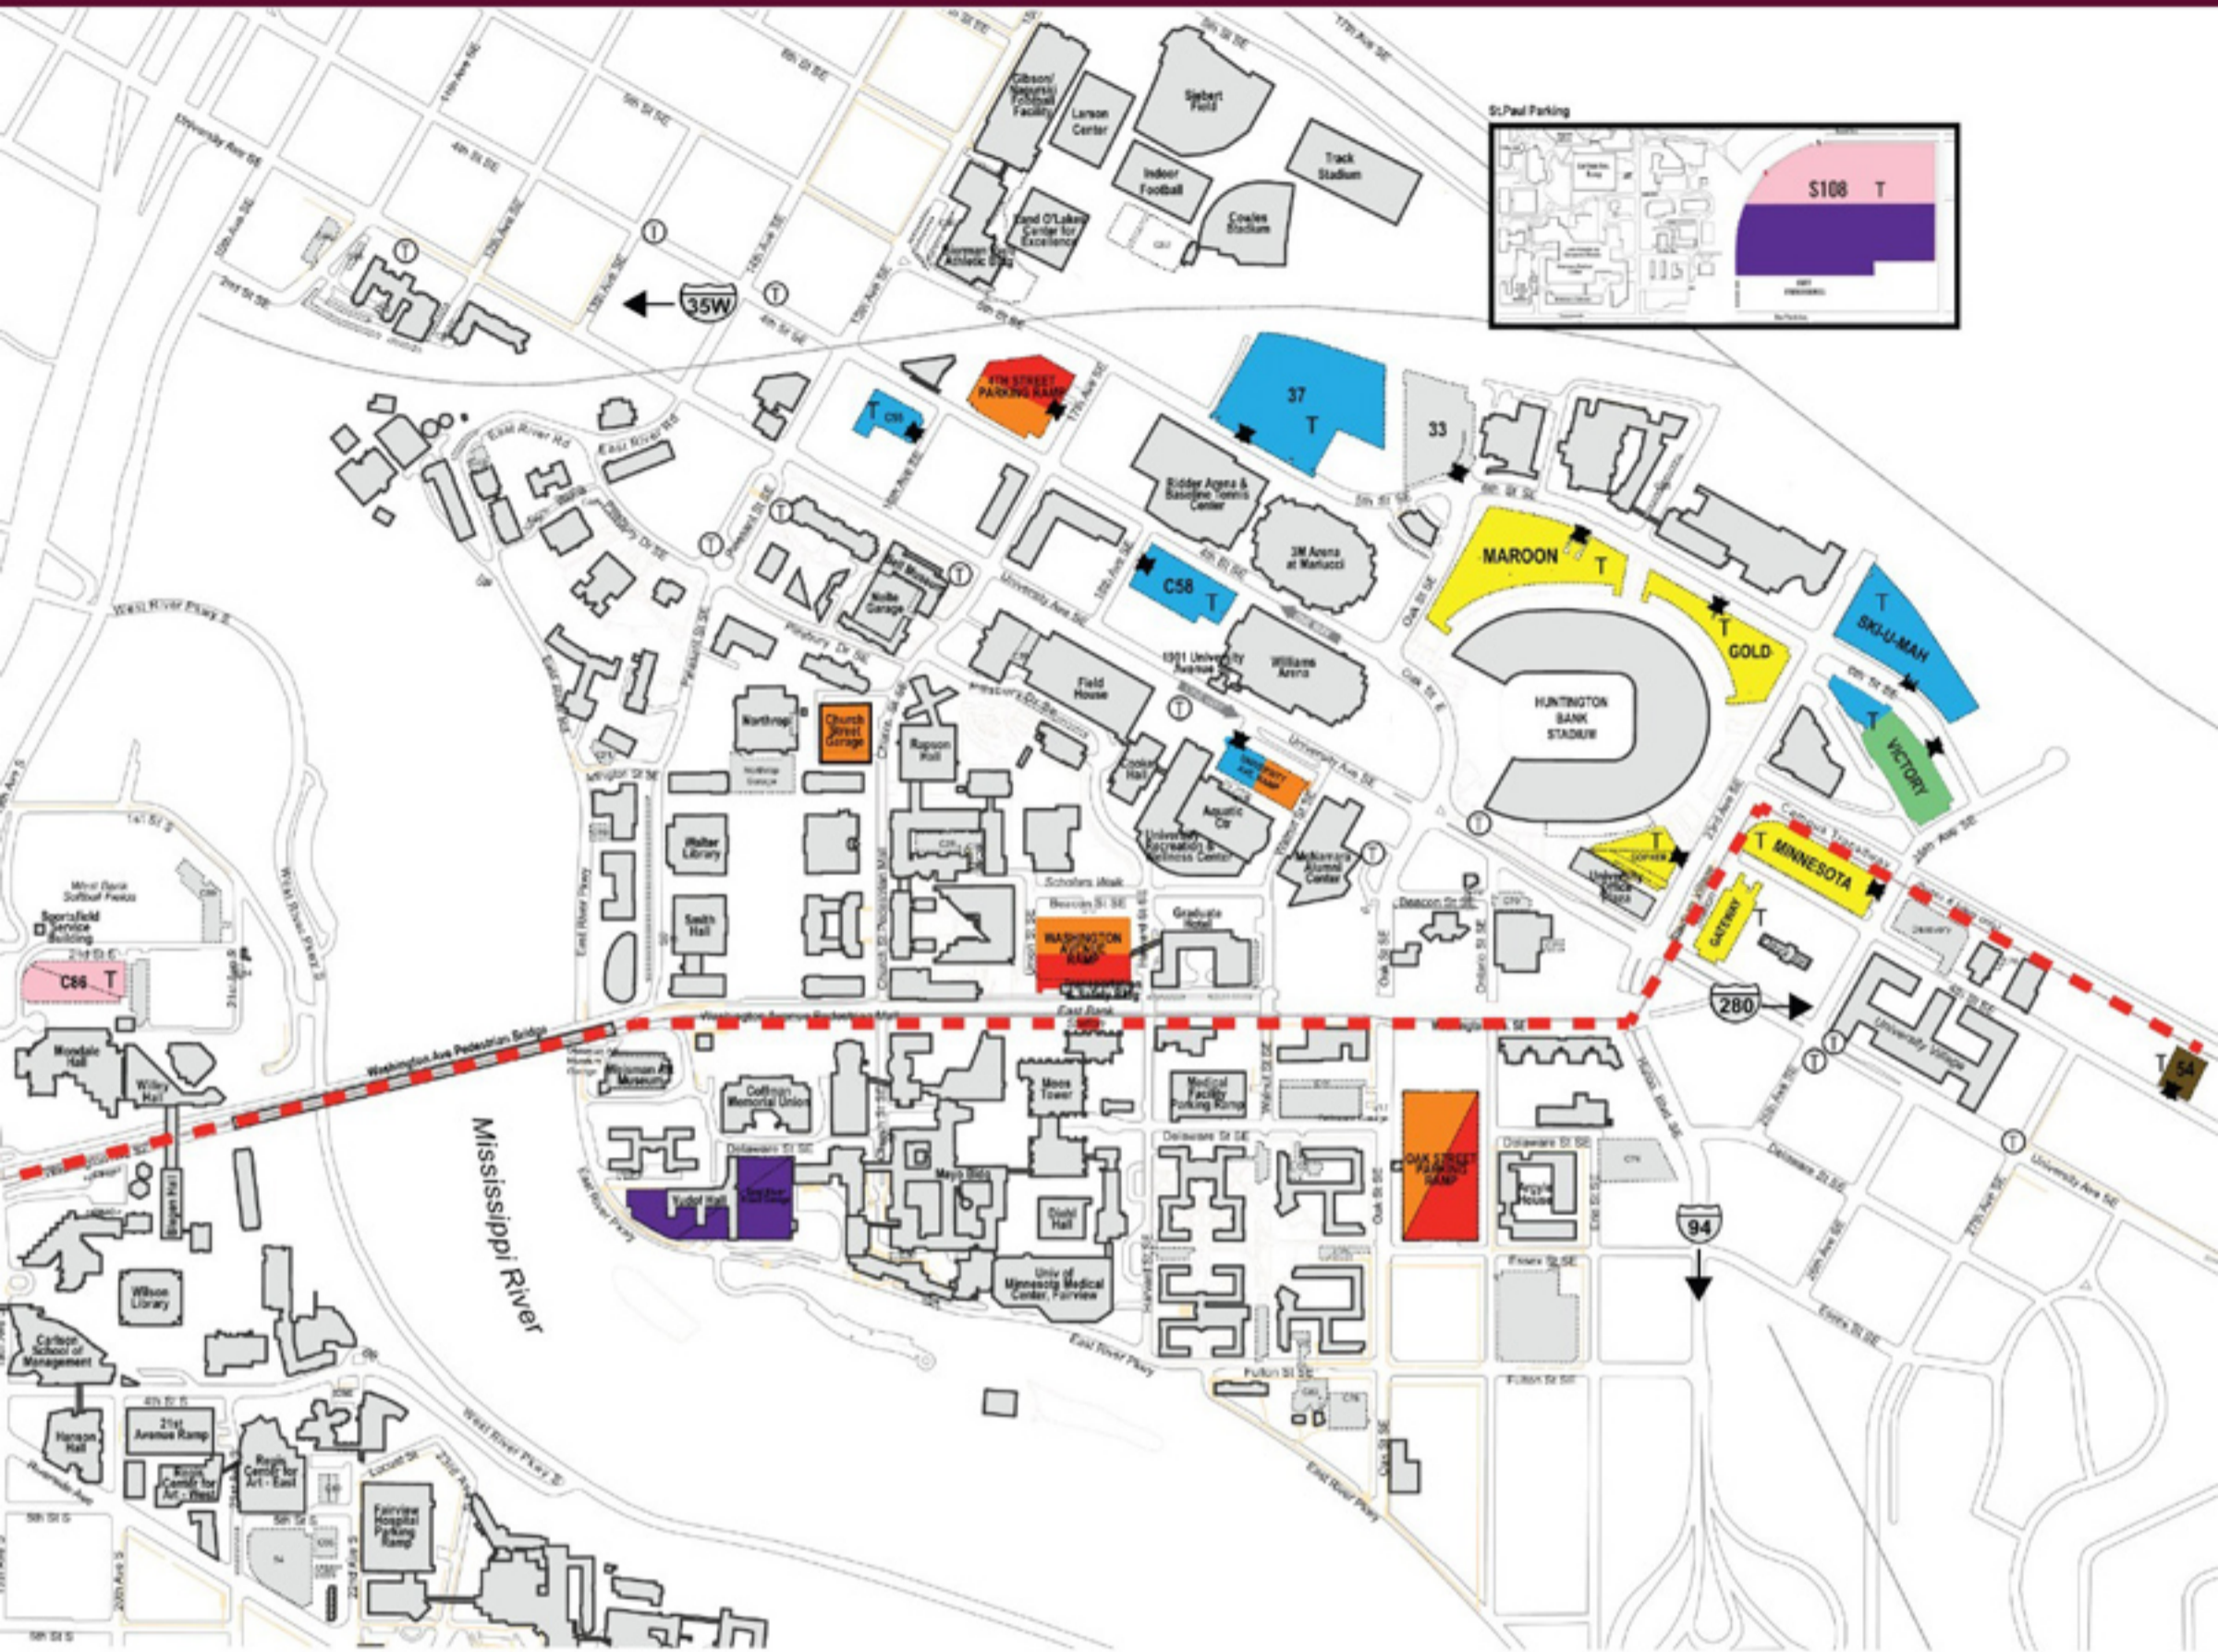

M PARKING | FOOTBALL

	SEASON PARKING PRICE	ANNUAL DONATION REQUIRED	
ZONE 1 - Season Parking Pass Only	\$245	\$2,500	Day of Game Parking (\$15)
ZONE 2 - Season Parking Pass Only	\$210	\$1,000	Day of Game Parking (\$30)
ZONE 3 - Season Parking Pass Only	\$175	\$0	Single Game Pass Only (\$40)
ZONE 4 - Season Parking Pass Only	\$105	\$0	T Tailgating Permitted
Season Pass RV Parking	\$1,260	\$2,500	Ⓣ Metro Transit Bus
		 Green Line LRT