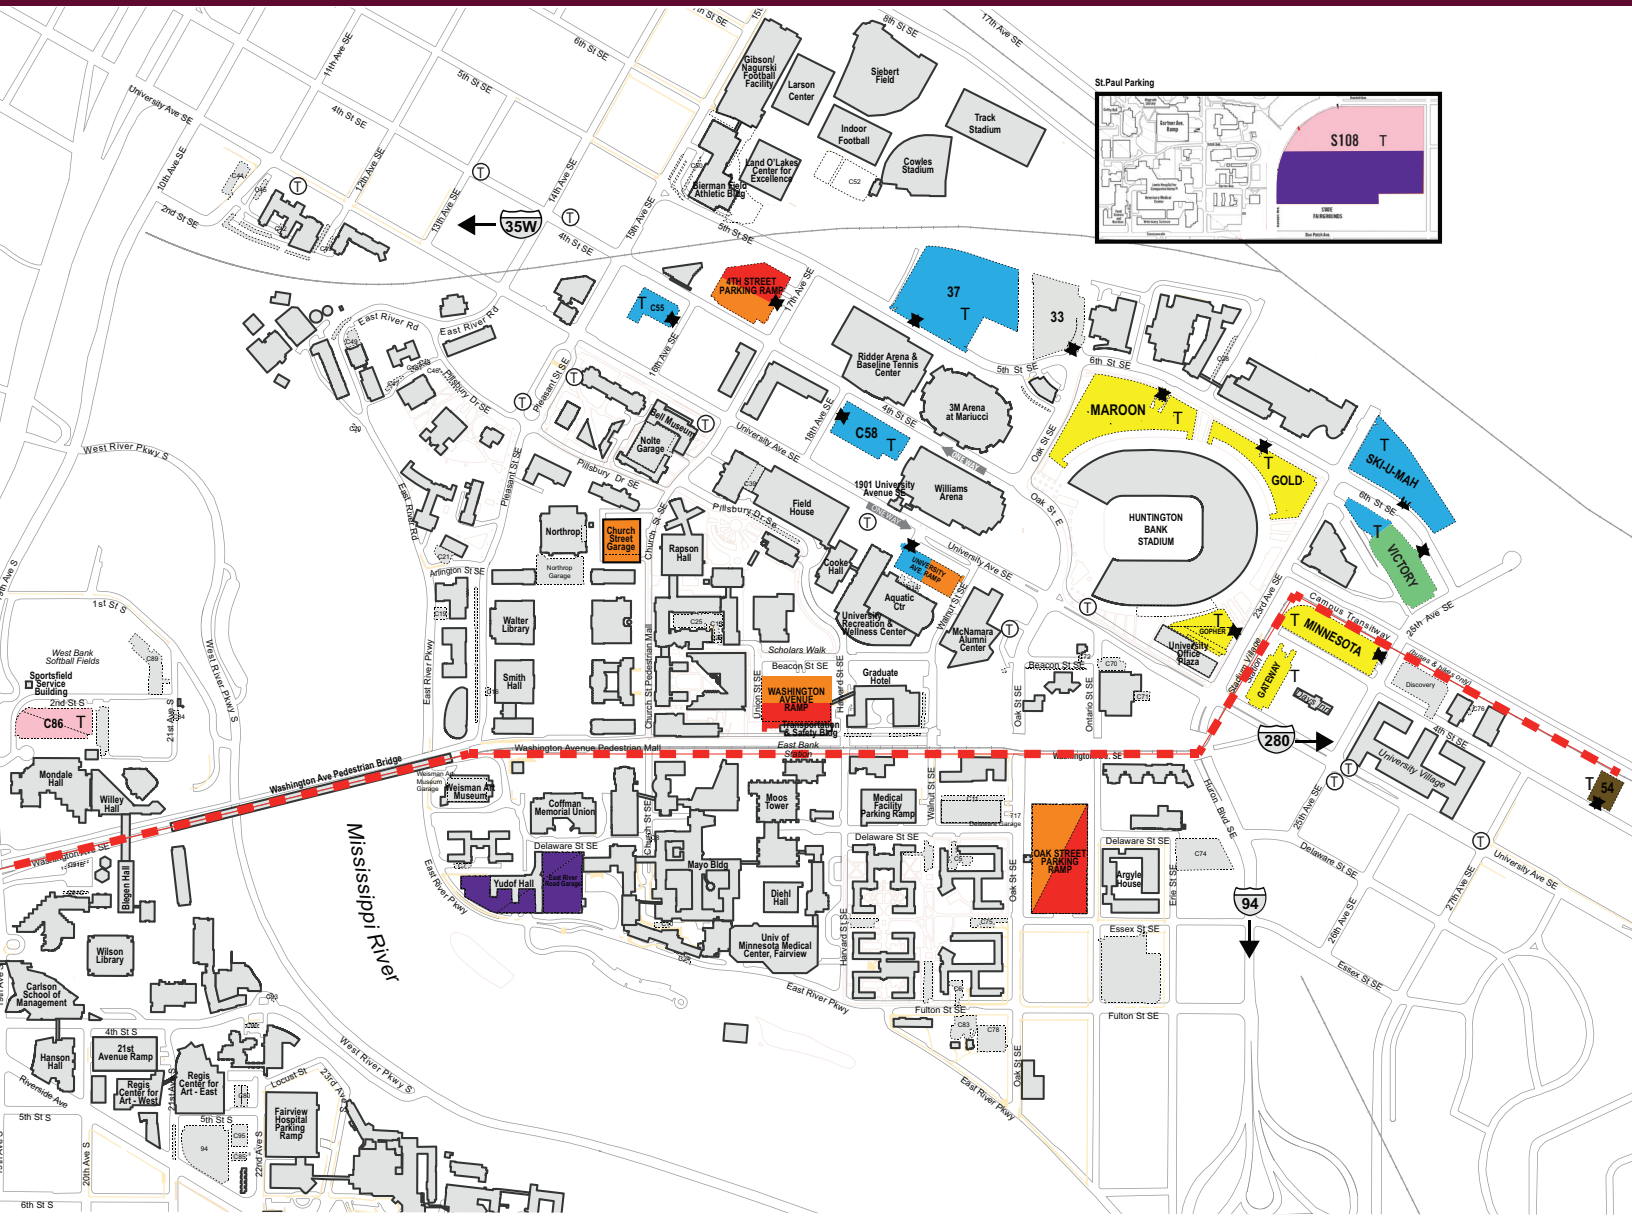

M PARKING | FOOTBALL

	SEASON PARKING PRICE	ANNUAL DONATION REQUIRED	
ZONE 1 - Season Parking Pass Only	\$175	\$2,500	Day of Game Parking (\$15)
ZONE 2 - Season Parking Pass Only	\$140	\$1,000	Day of Game Parking (\$30)
ZONE 3 - Season Parking Pass Only	\$105	\$0	Single Game Pass Only (\$40)
ZONE 4 - Season Parking Pass Only	\$70	\$0	T Tailgating Permitted
Season Pass RV Parking	\$1,050	\$2,500	Ⓜ Metro Transit Bus
			⋯ Green Line LRT